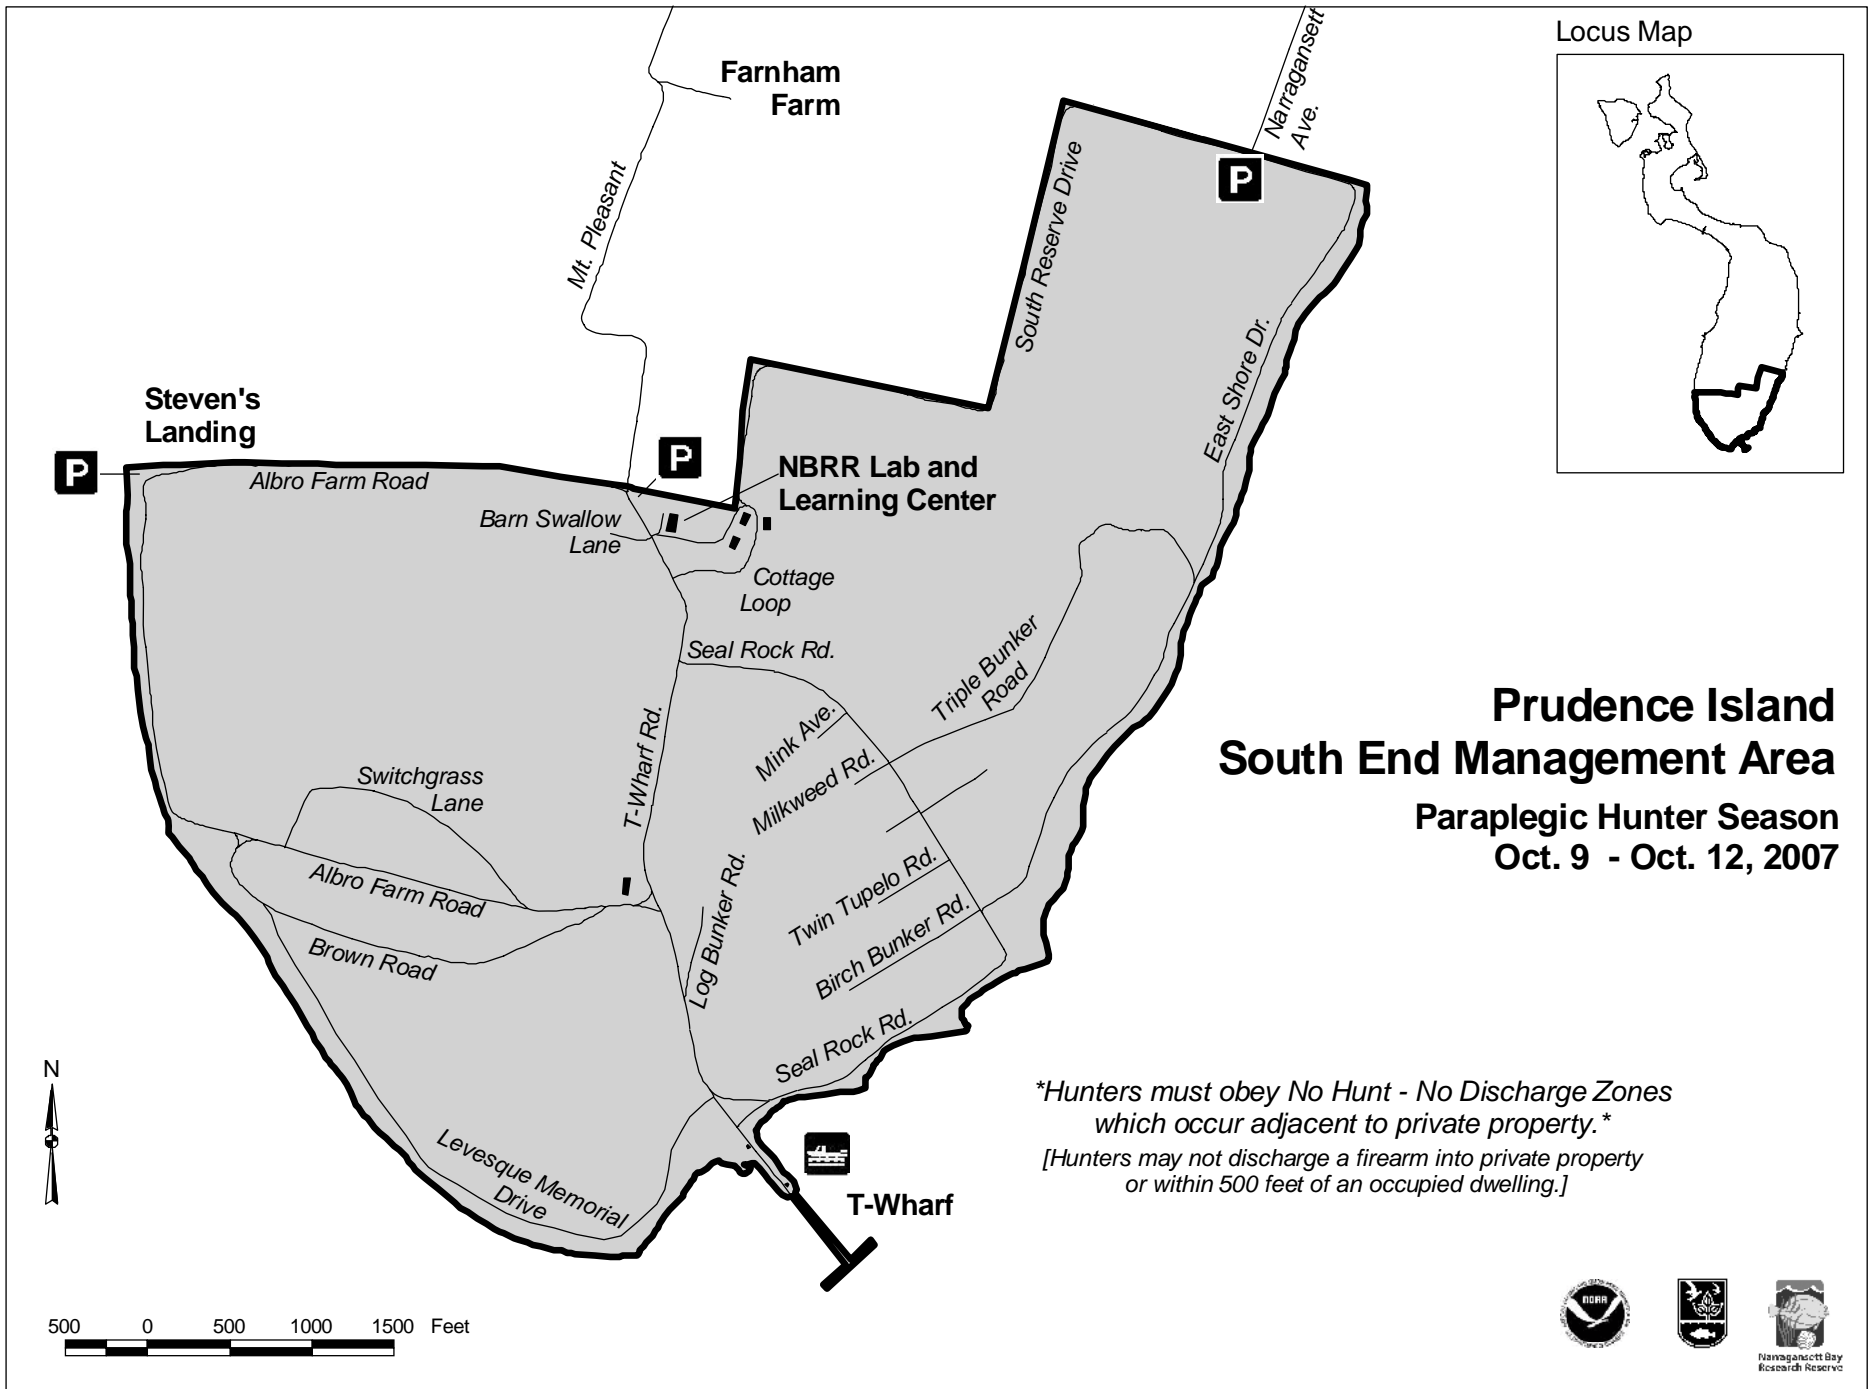

Locus Map

Prudence Island South End Management Area

Paraplegic Hunter Season
Oct. 9 - Oct. 12, 2007

**Hunters must obey No Hunt - No Discharge Zones
which occur adjacent to private property.**

*[Hunters may not discharge a firearm into private property
or within 500 feet of an occupied dwelling.]*

Narragansett Bay
Research Reserve