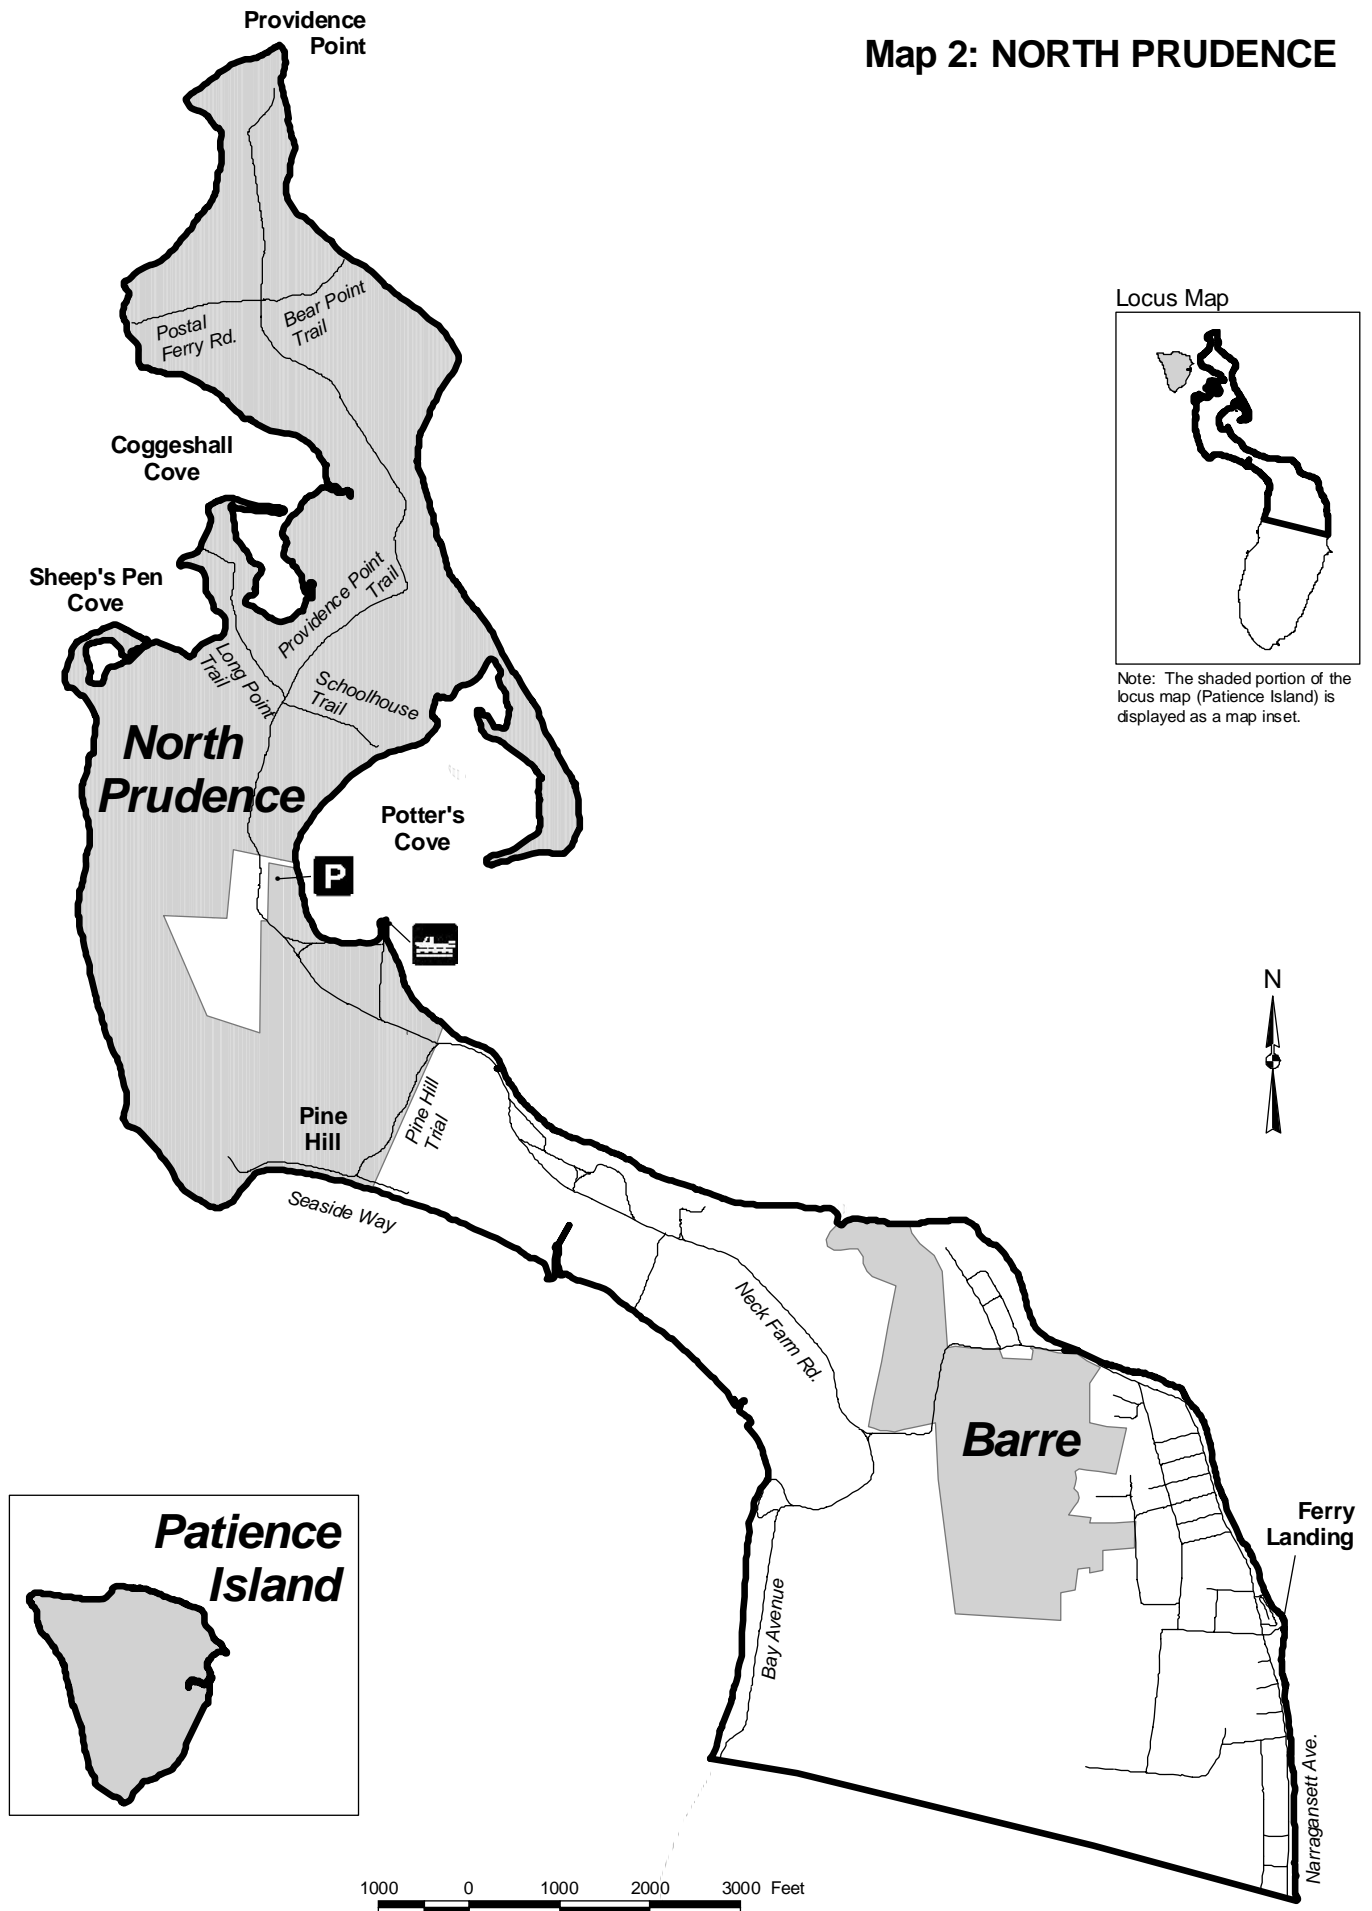

Prudence and Patience Islands 2007-2008 Deer Hunting Season

Junior Archery Season Oct. 13, 2007 - Oct. 14, 2007

Archery Season Oct. 19, 2007 - Jan. 6, 2008

Heritage Property Special Hunt Dec. 1, 2007 - Dec. 15, 2007

Map 1: SOUTH PRUDENCE

Map 2: NORTH PRUDENCE

No archery hunting is permitted within 200' of an occupied dwelling without annual written permission of the owner.

****Hunting on private land requires counter-signed permission from the Town of Portsmouth Chief of Police.****

Please Note:

- Three public use docks are available on the island for boater access (in Potter's Cove, at Sandy Point, and at the T-Wharf). Tie ups are restricted to a ten minute active loading period.
- As a courtesy to ferry passengers, hunters are requested to cover harvested deer when transporting them off island on the ferry.