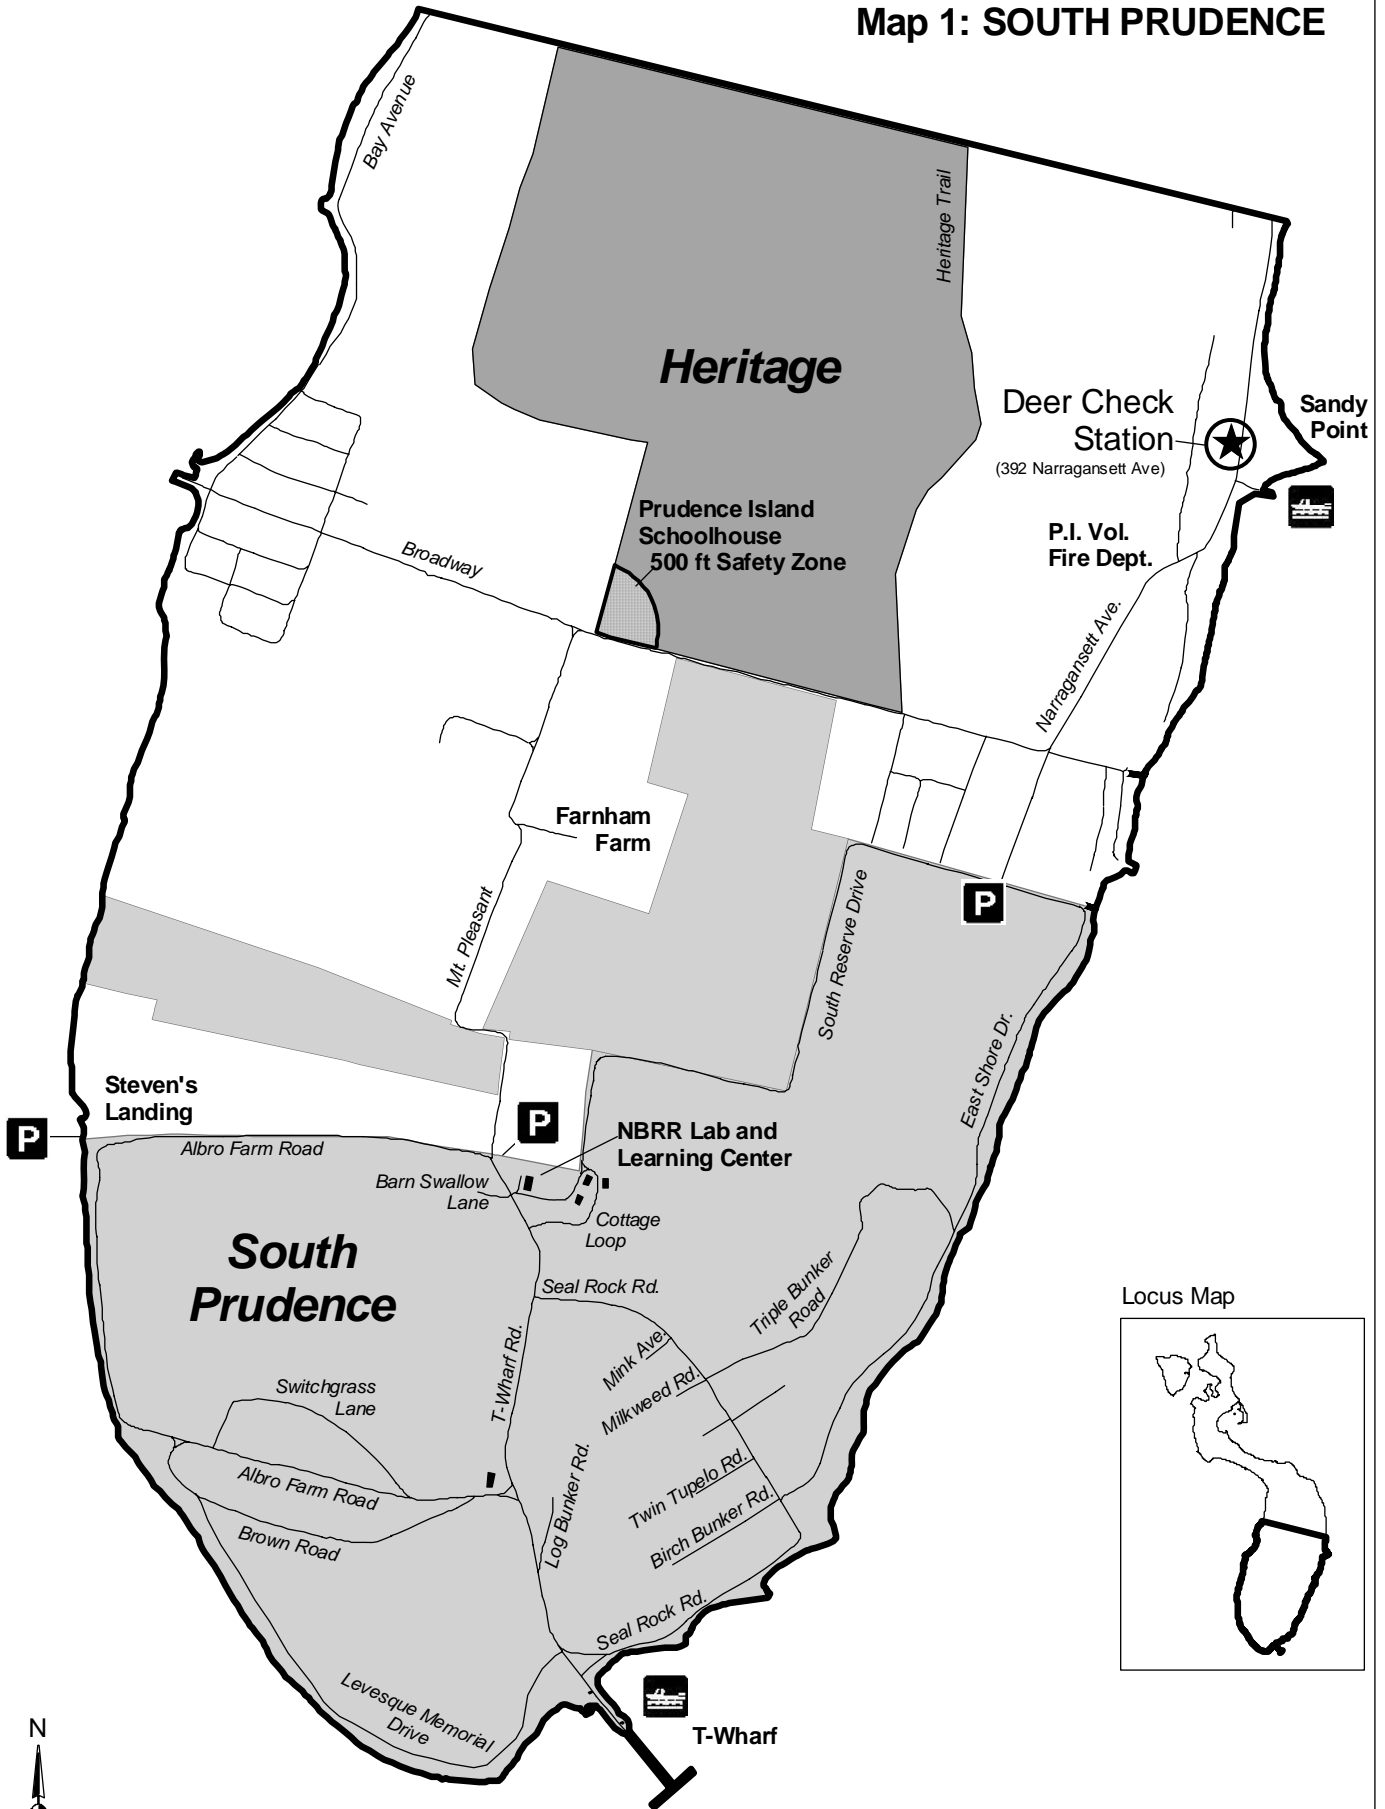

Prudence and Patience Islands 2007-2008 Deer Hunting Season

Junior Archery Season Oct. 13, 2007 - Oct. 14, 2007

Archery Season Oct. 19, 2007 - Jan. 6, 2008

Heritage Property Special Hunt Dec. 1, 2007 - Dec. 15, 2007

Map 1: SOUTH PRUDENCE

Map 2: NORTH PRUDENCE

No archery hunting is permitted within 200' of an occupied dwelling without annual written permission of the owner.

****Hunting on private land requires counter-signed permission from the Town of Portsmouth Chief of Police.****

Please Note:

- Three public use docks are available on the island for boater access (in Potter's Cove, at Sandy Point, and at the T-Wharf). Tie ups are restricted to a ten minute active loading period.
- As a courtesy to ferry passengers, hunters are requested to cover harvested deer when transporting them off island on the ferry.